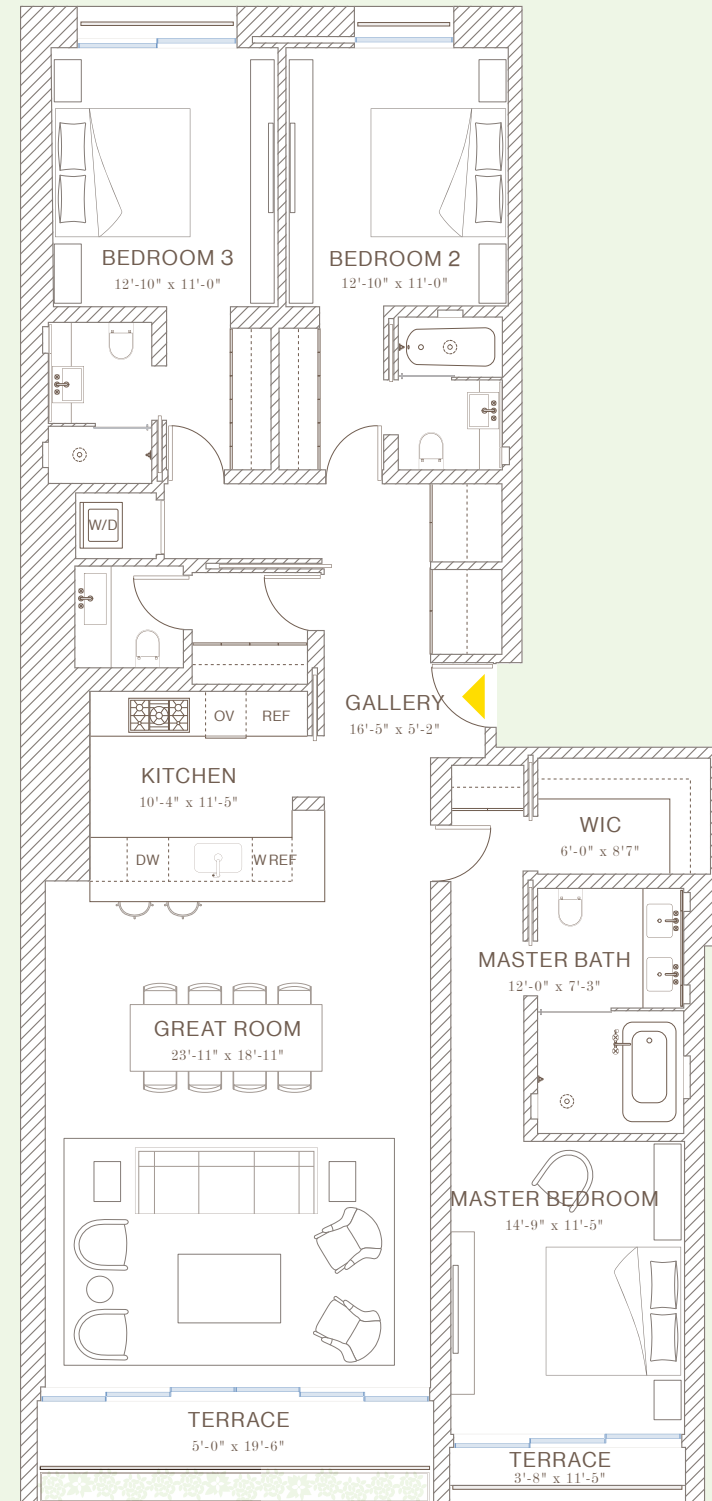

## JARDIM NORTE

Interior: 1,975 SQ FT / 183.5 SQ M

Terrace: 157 SQ FT / 14.6 SQ M

- 3 Bedrooms
- 3 Bathrooms
- Powder Room

### RESIDENCE FEATURES:

- Entry gallery
- Open Kitchen with breakfast bar
- Great Room with direct terrace access
- Master Bedroom Suite with private terrace, walk-in closet, and master bath with double vanities and wet room
- Second Bedroom with en suite bath
- Third Bedroom with en suite bath
- Utility closet with washer/dryer
- North and South exposures

NOT TO SCALE