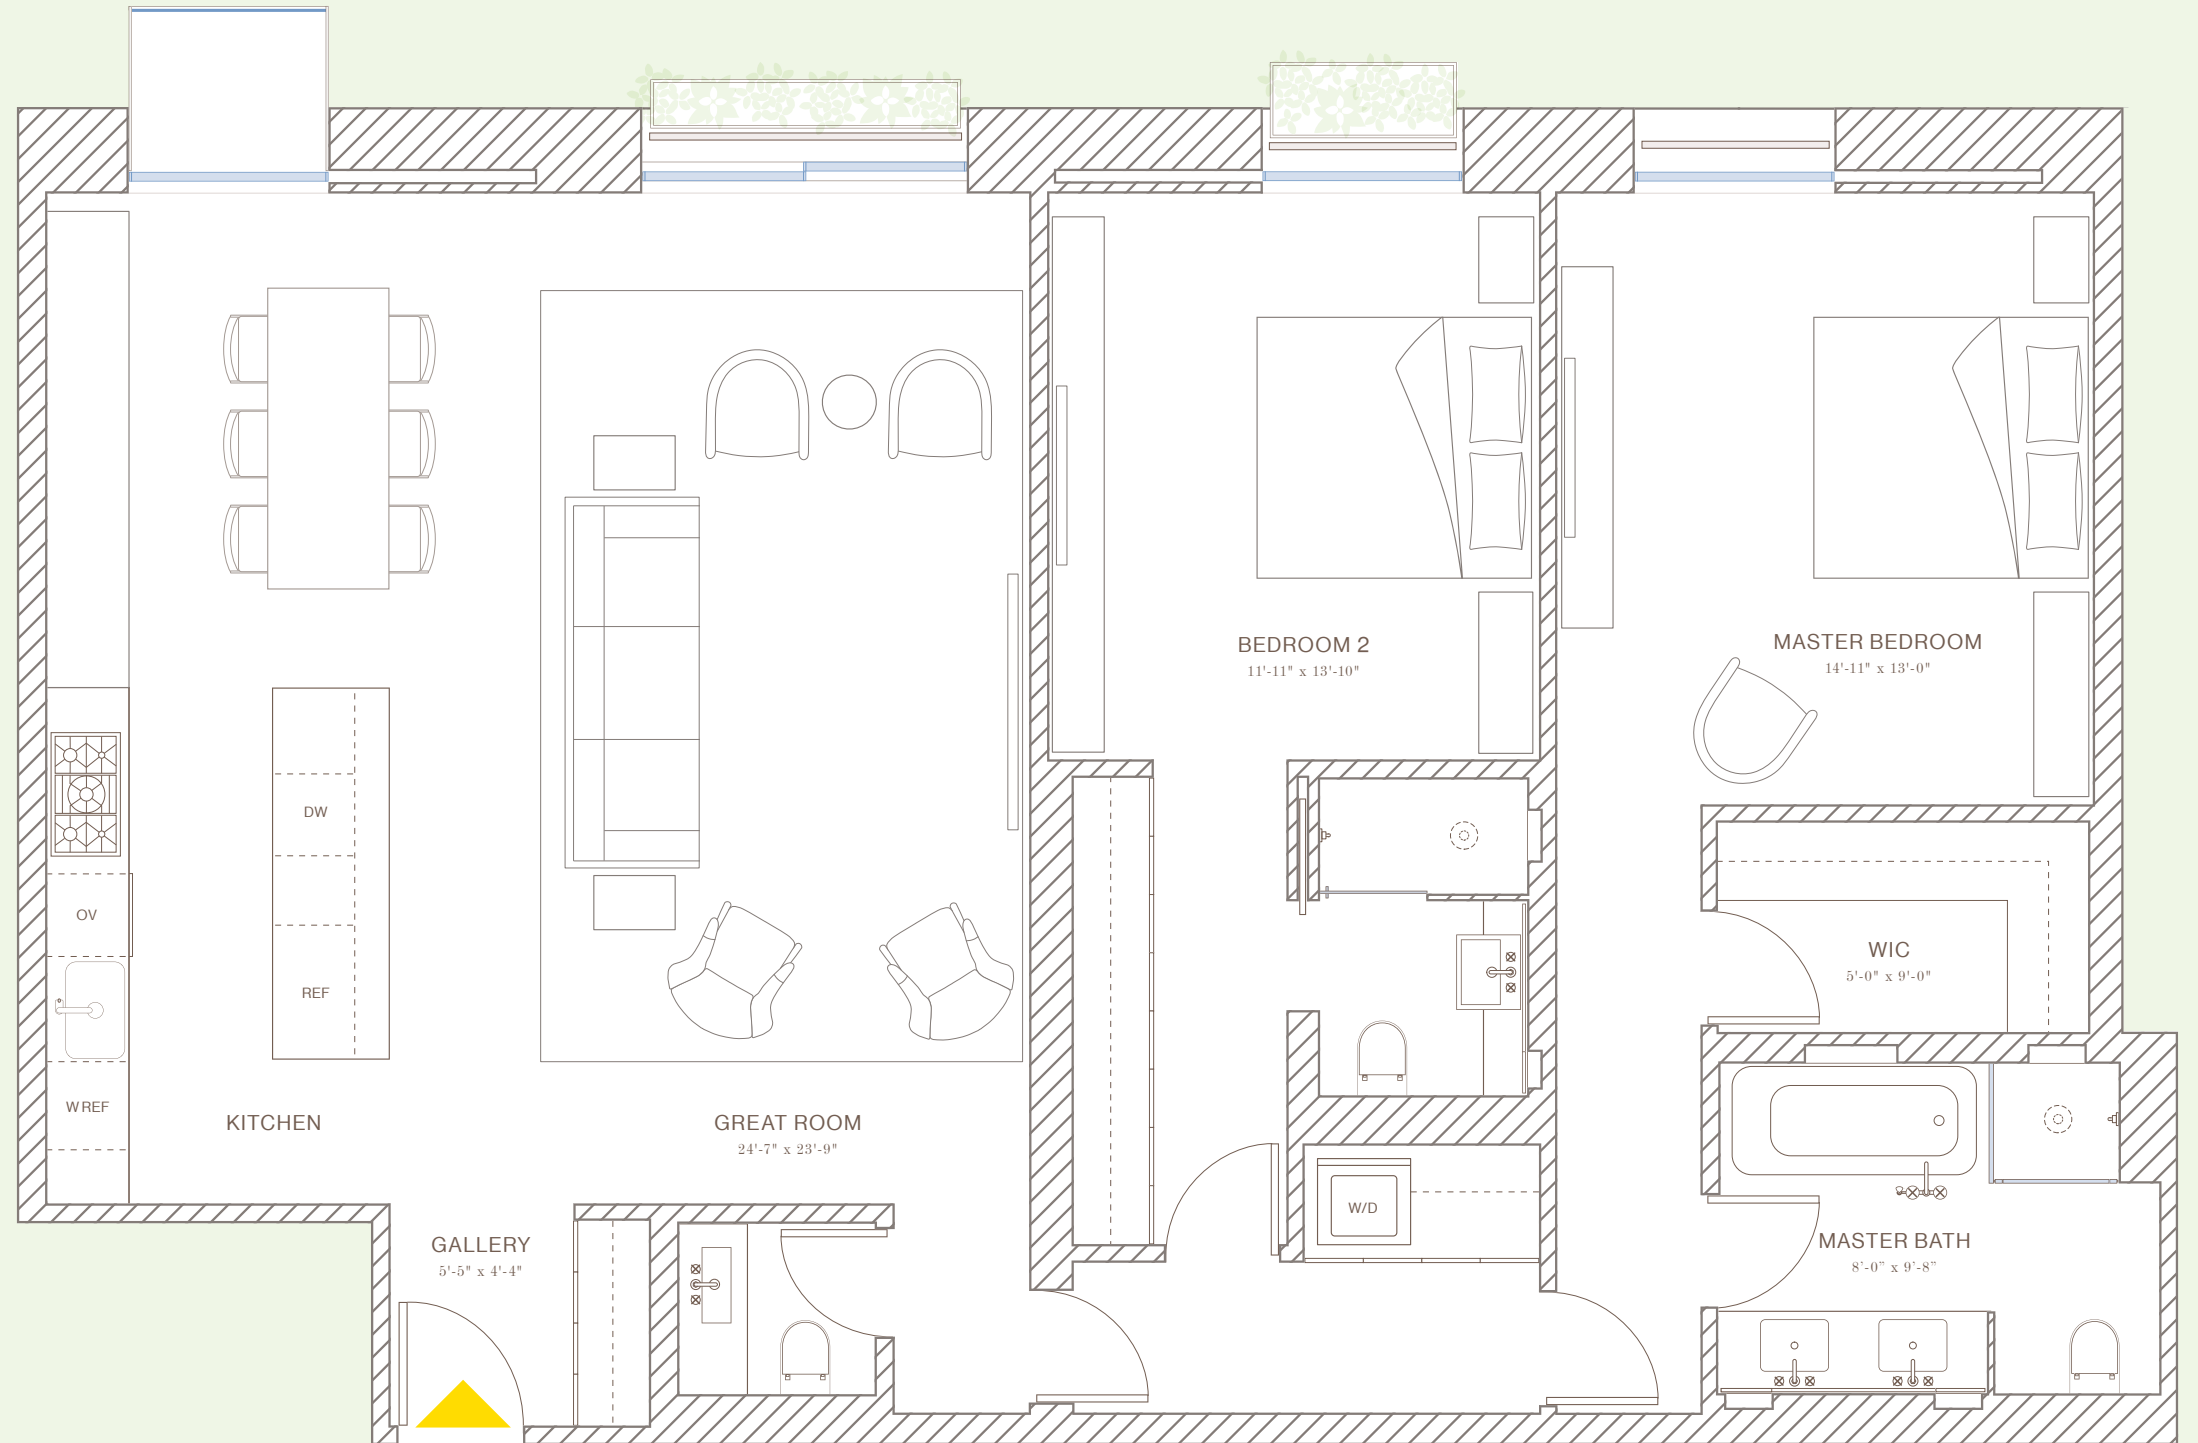

7B

JARDIM NORTE

Interior: 1,545 SQ FT / 143.5 SQ M

Terrace: 33 SQ FT / 3.1 SQ M

- 2 Bedrooms
- 2 Bathrooms
- Powder Room

RESIDENCE FEATURES:

- Open Kitchen with center island breakfast bar
- Master Bedroom Suite with walk-in closet and master bath with double vanities, freestanding soaking tub, and separate stall shower
- Second Bedroom with en suite bath
- Utility closet with washer/dryer
- North exposures

NOT TO SCALE