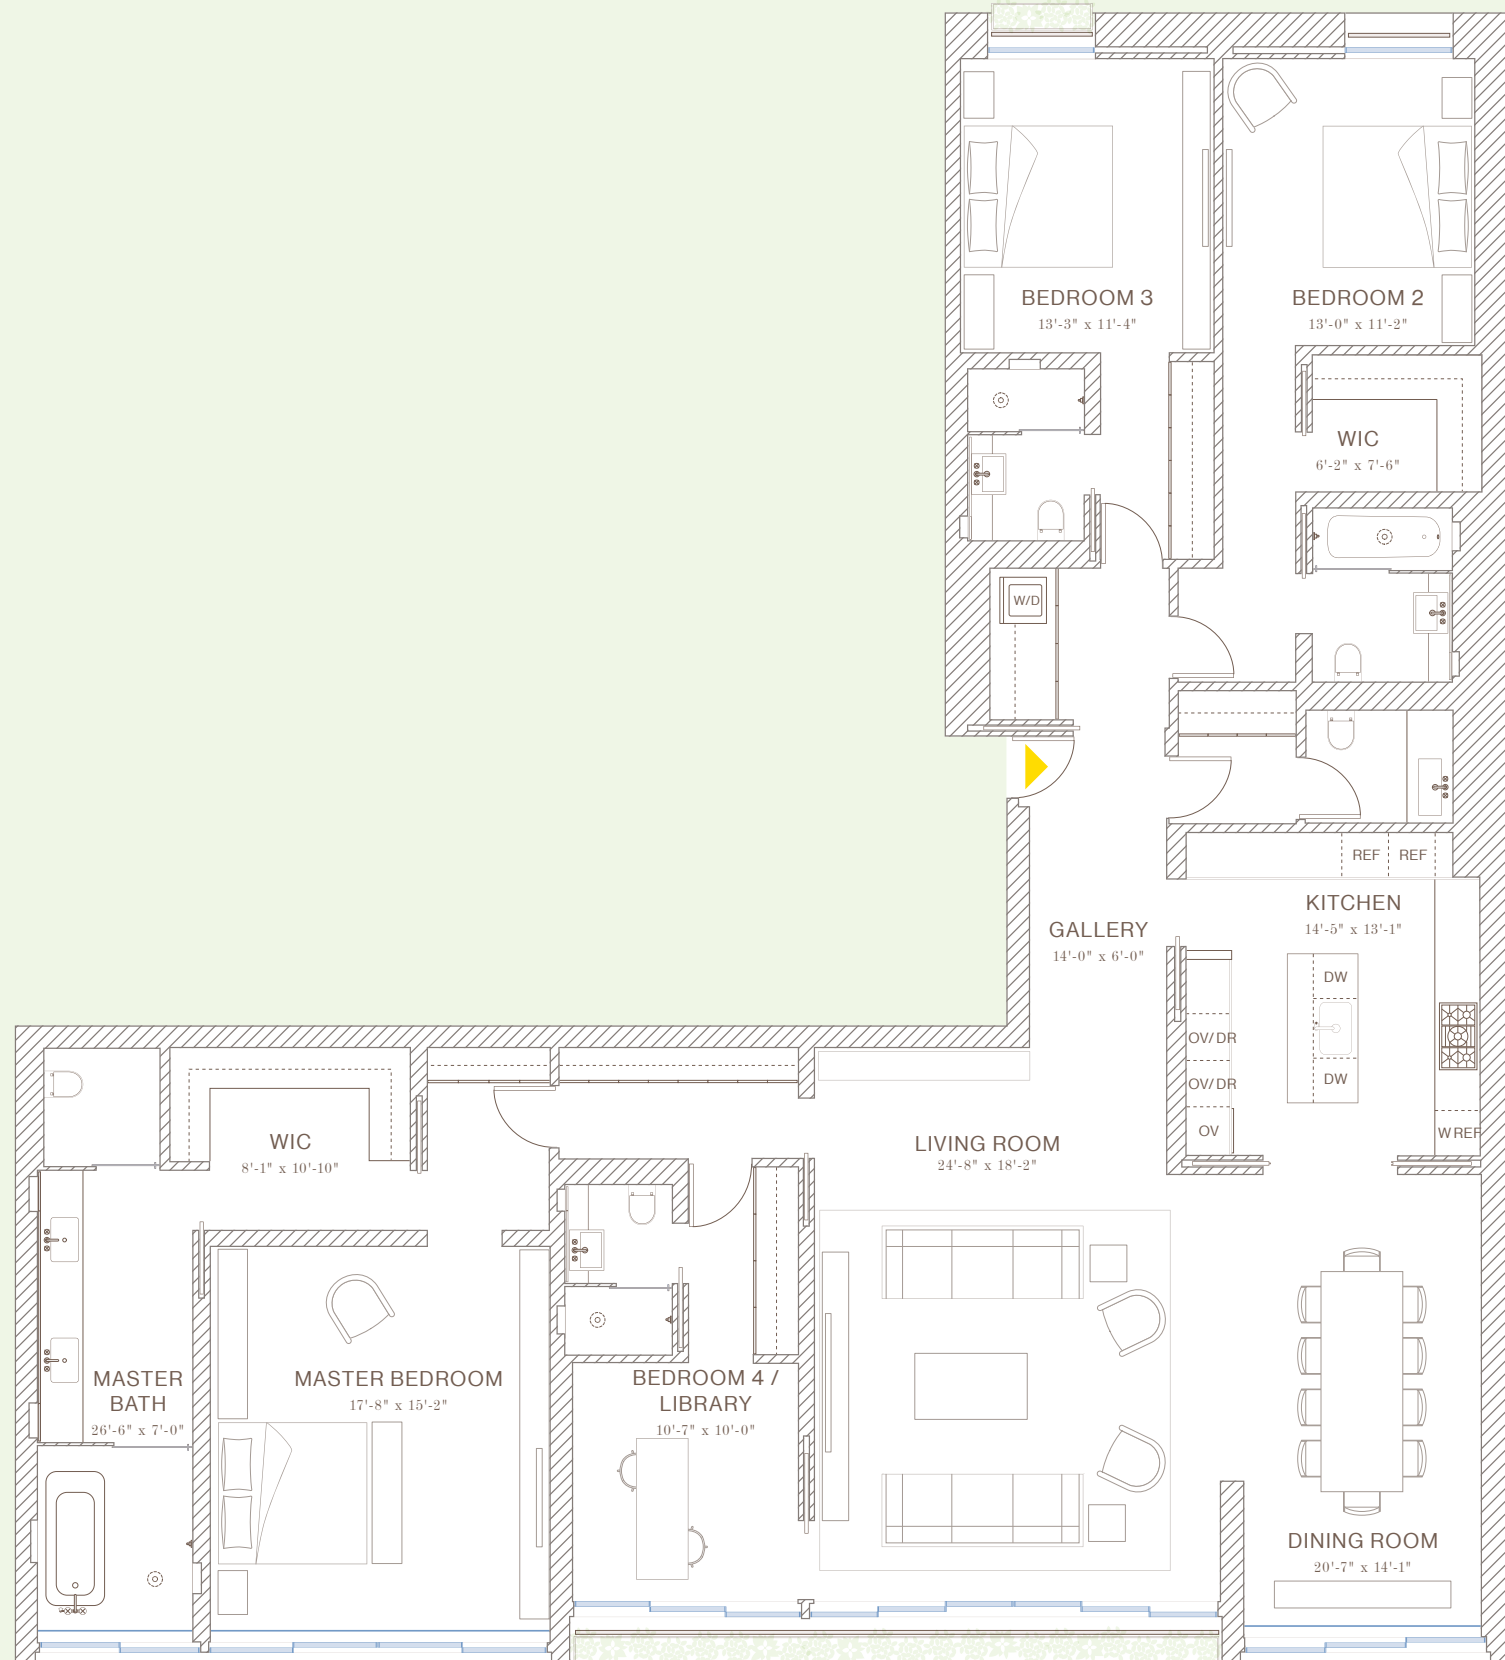

6A

JARDIM NORTE

Interior: 2,854 SQ FT / 265.1 SQ M

Terrace: 93 SQ FT / 8.6 SQ M

- 4 Bedrooms
- 4 Bathrooms
- Powder Room

RESIDENCE FEATURES:

- Formal entry gallery
- Kitchen with center island breakfast bar and double pocket doors leading to adjacent formal Dining Room
- Master Bedroom Suite with walk-in closet and windowed master bath with double vanities, wet room, and private water closet
- Second Bedroom with walk-in closet and en suite bath
- Third Bedroom with en suite bath
- Fourth Bedroom/Library with en suite bath
- Utility closet with washer/dryer
- North and South exposures

NOT TO SCALE