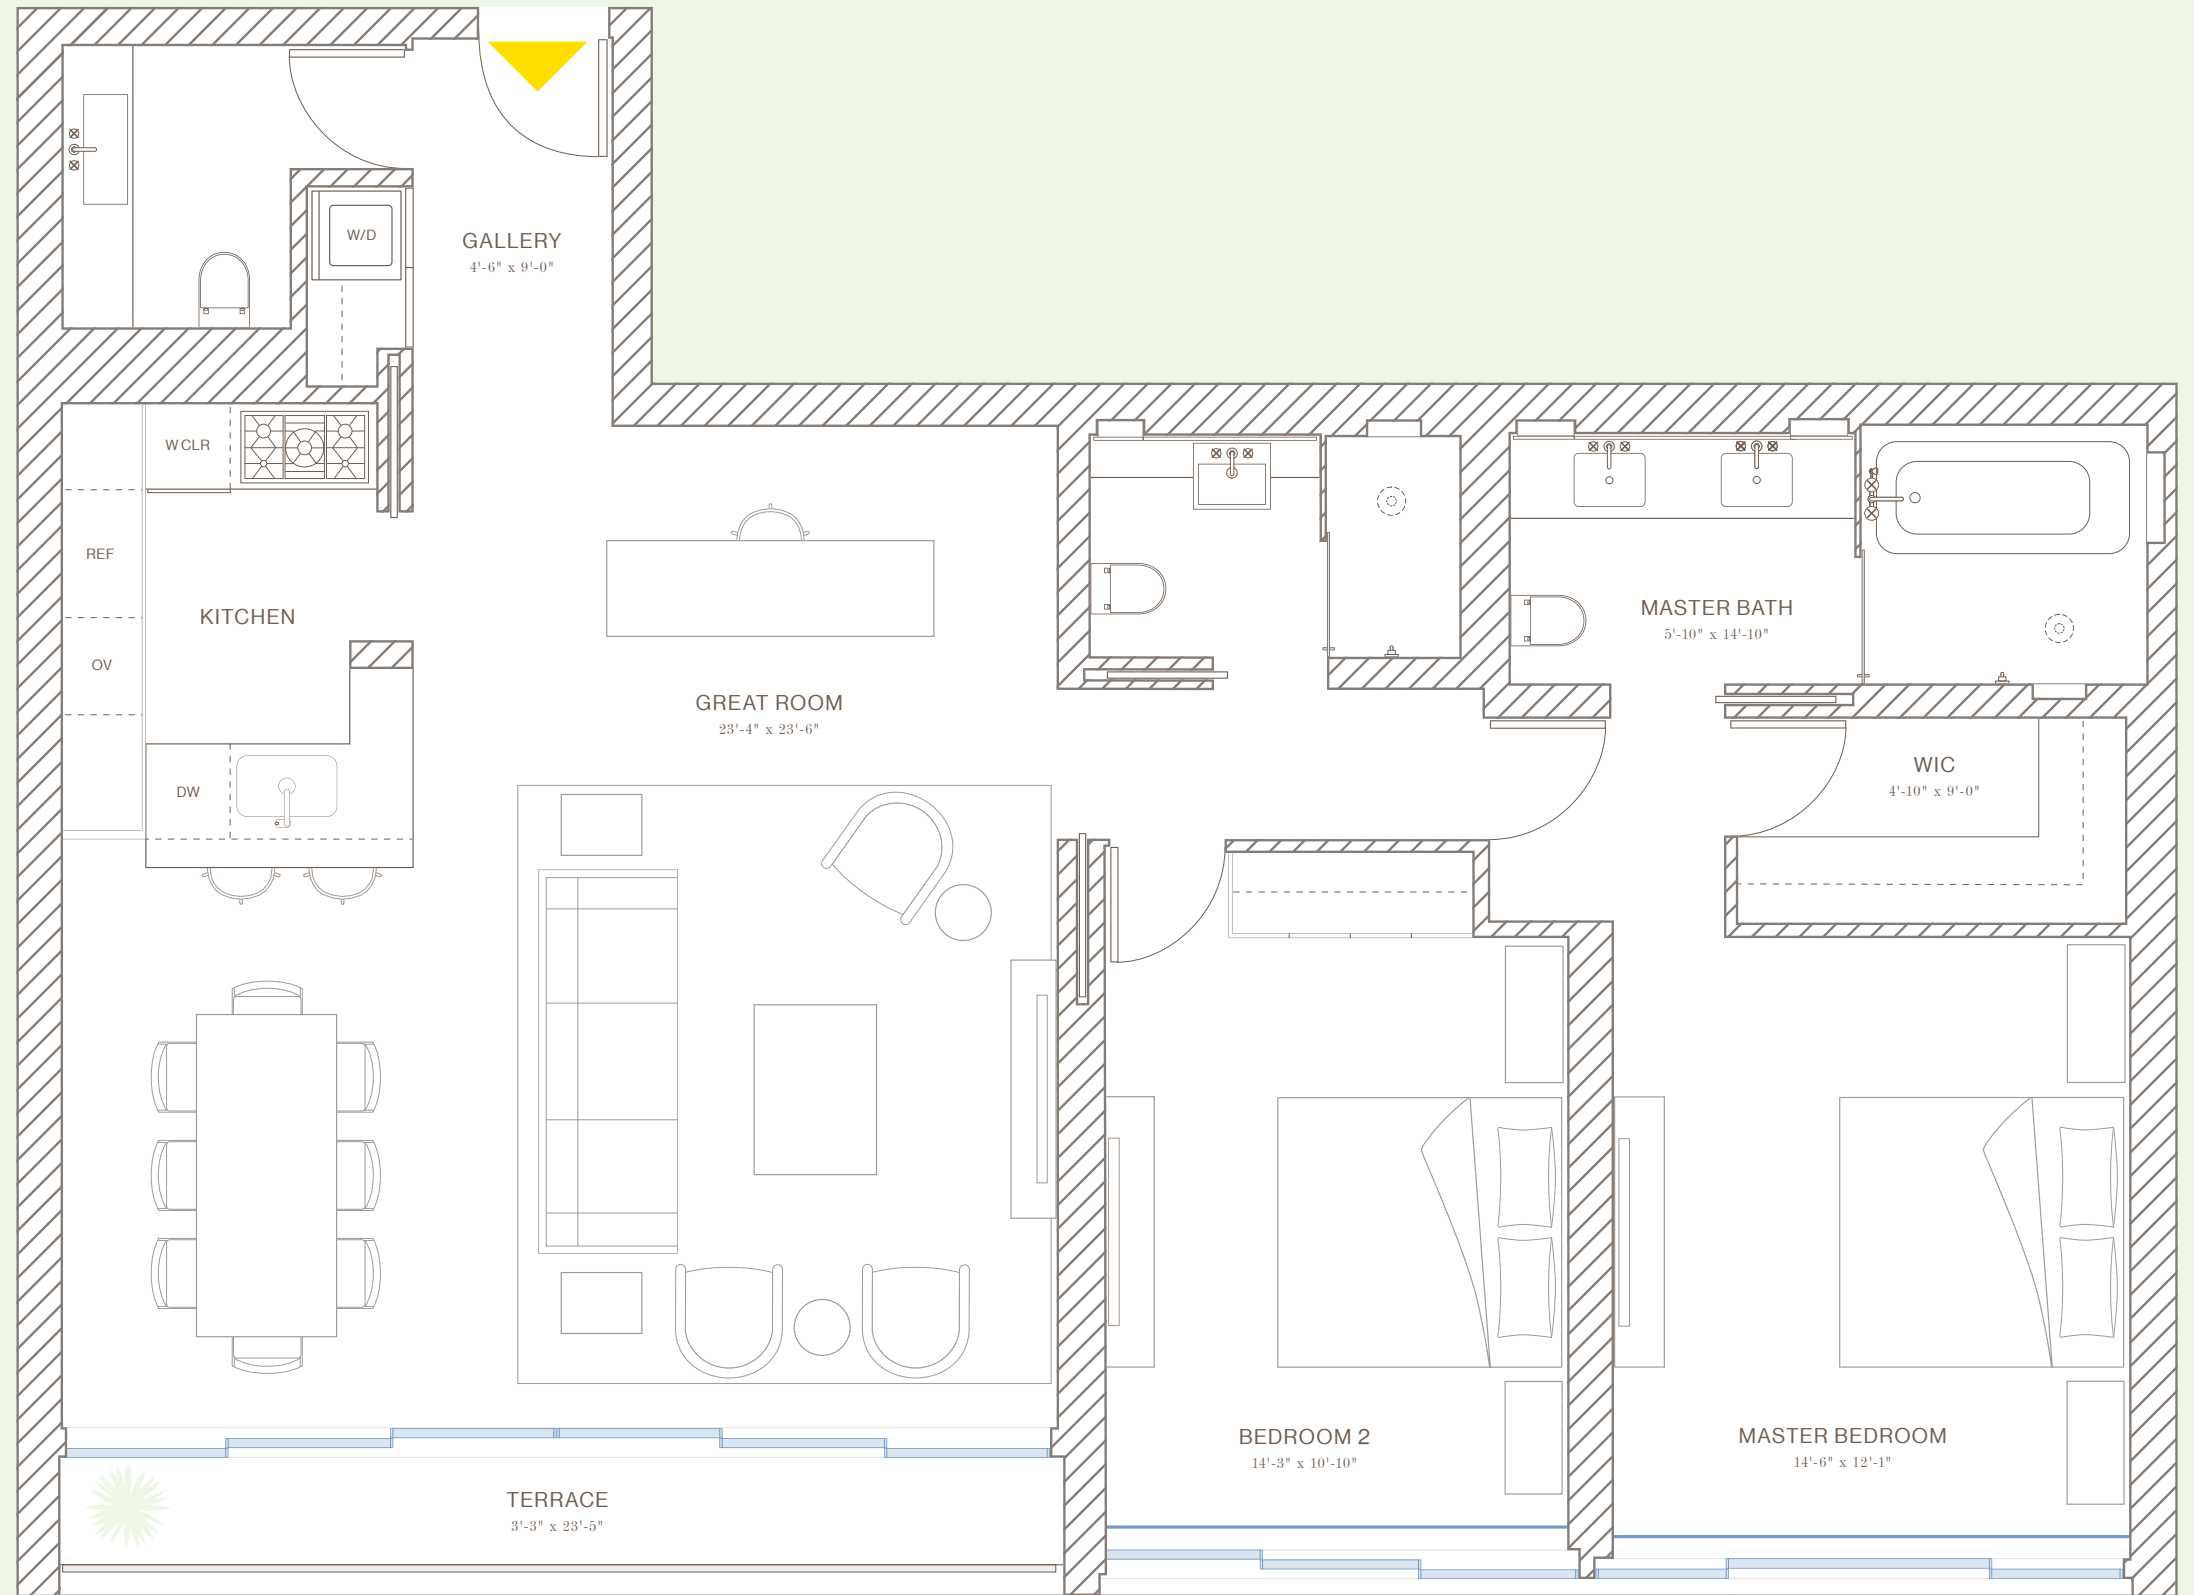

5C

JARDIM NORTE

Interior: 1,429 SQ FT / 132.8 SQ M

Terrace: 92 SQ FT / 8.6 SQ M

- 2 Bedrooms
- 2 Bathrooms
- Powder Room

RESIDENCE FEATURES:

- Formal entry gallery
- Kitchen with breakfast bar & adjacent dining area
- Master Bedroom Suite with walk-in closet and master bath with double vanities and wet room
- Second Bedroom with adjacent full bath
- Utility closet with washer/dryer
- South exposures

NOT TO SCALE