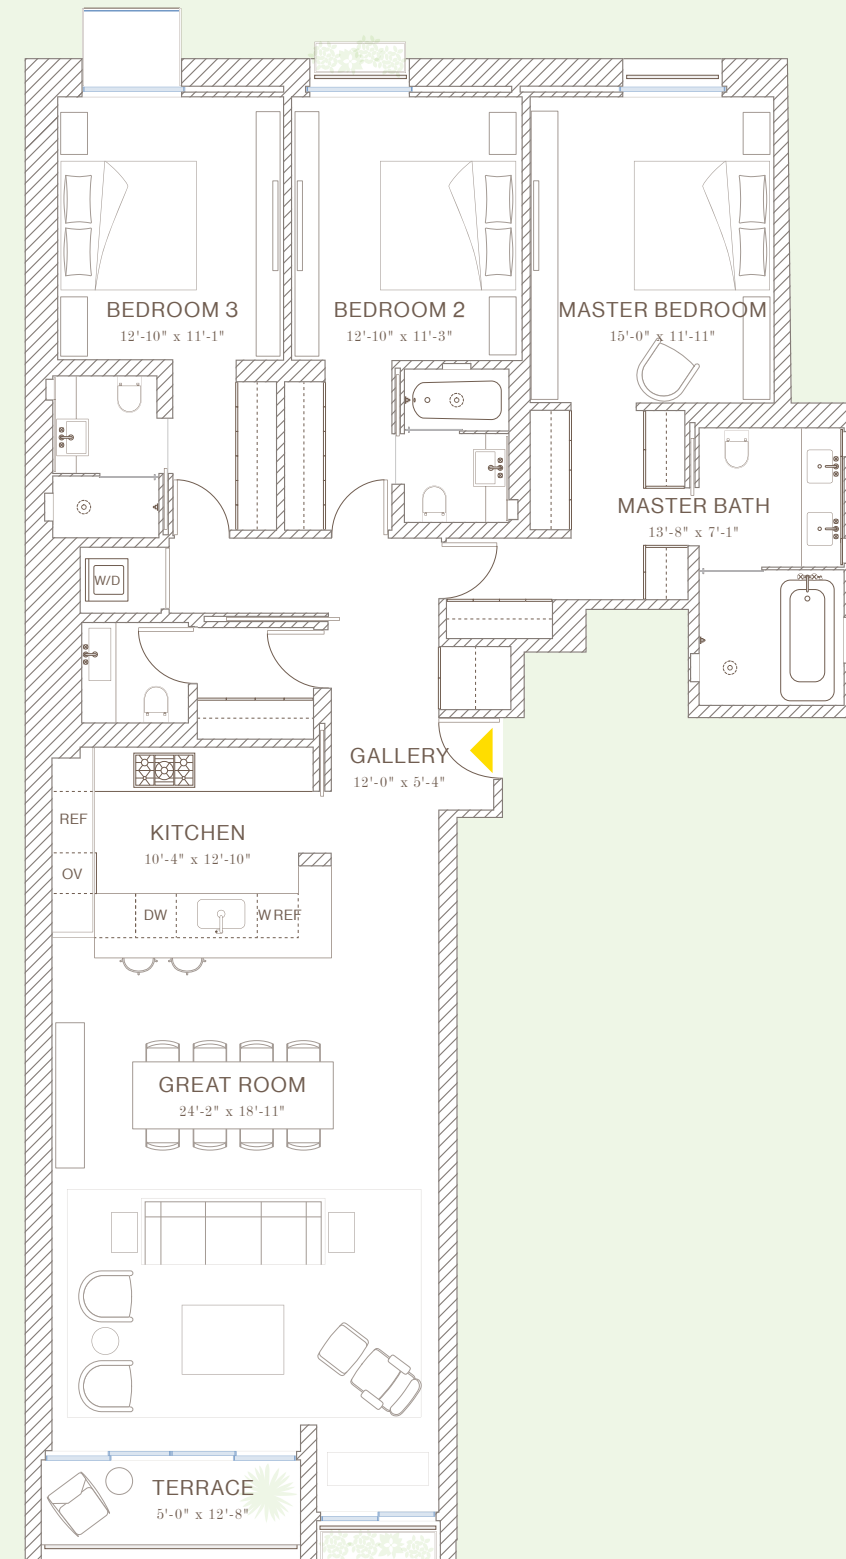

3D

JARDIM NORTE

Interior: 1,966 SQ FT / 182.7 SQ M

Terrace: 107 SQ FT / 9.9 SQ M

- 3 Bedrooms
- 3 Bathrooms
- Powder Room

RESIDENCE FEATURES:

- Formal entry gallery
- Chef's Kitchen with breakfast bar
- Great Room with direct terrace access
- Master Bedroom Suite with walk-in closet and en suite master bath with double vanities and wet room
- Second Bedroom with en suite bath
- Third Bedroom with en suite bath
- Utility closet with washer/dryer
- North and South exposures

NOT TO SCALE