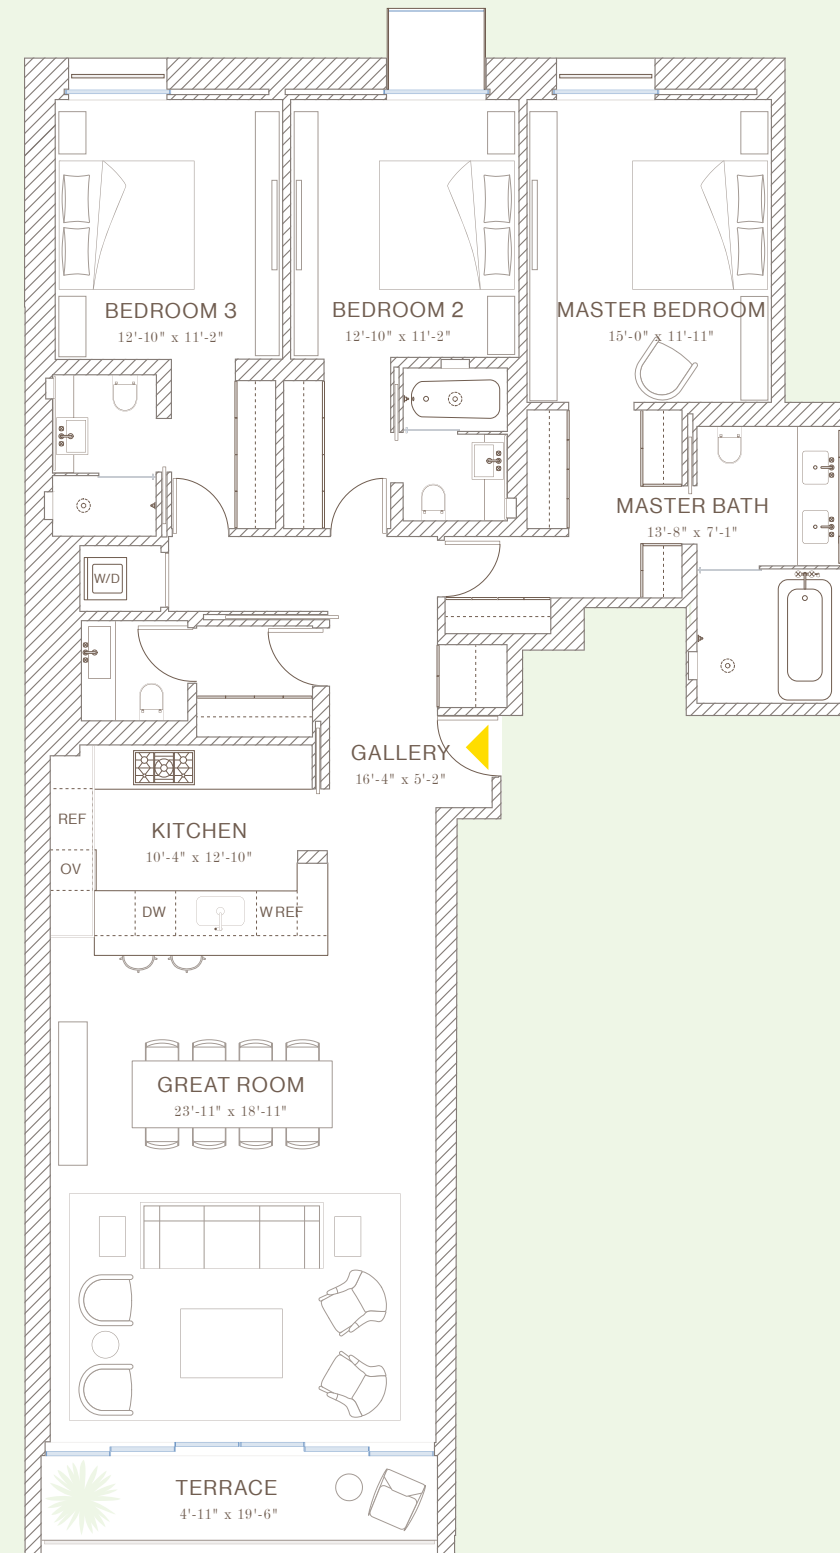

2D

JARDIM NORTE

Interior: 1,946 SQ FT / 180.8 SQ M

Terrace: 126 SQ FT / 11.7 SQ M

- 3 Bedrooms
- 3 Bathrooms
- Powder Room

RESIDENCE FEATURES:

- Formal entry gallery
- Chef's Kitchen with breakfast bar
- Living/Dining Room with direct terrace access
- Master Bedroom Suite with dual walk-in closets and master bath with double vanities, private water closet and wet room
- Second Bedroom with en suite bath
- Third Bedroom with en suite bath
- Utility closet with washer/dryer
- North and South exposures

NOT TO SCALE