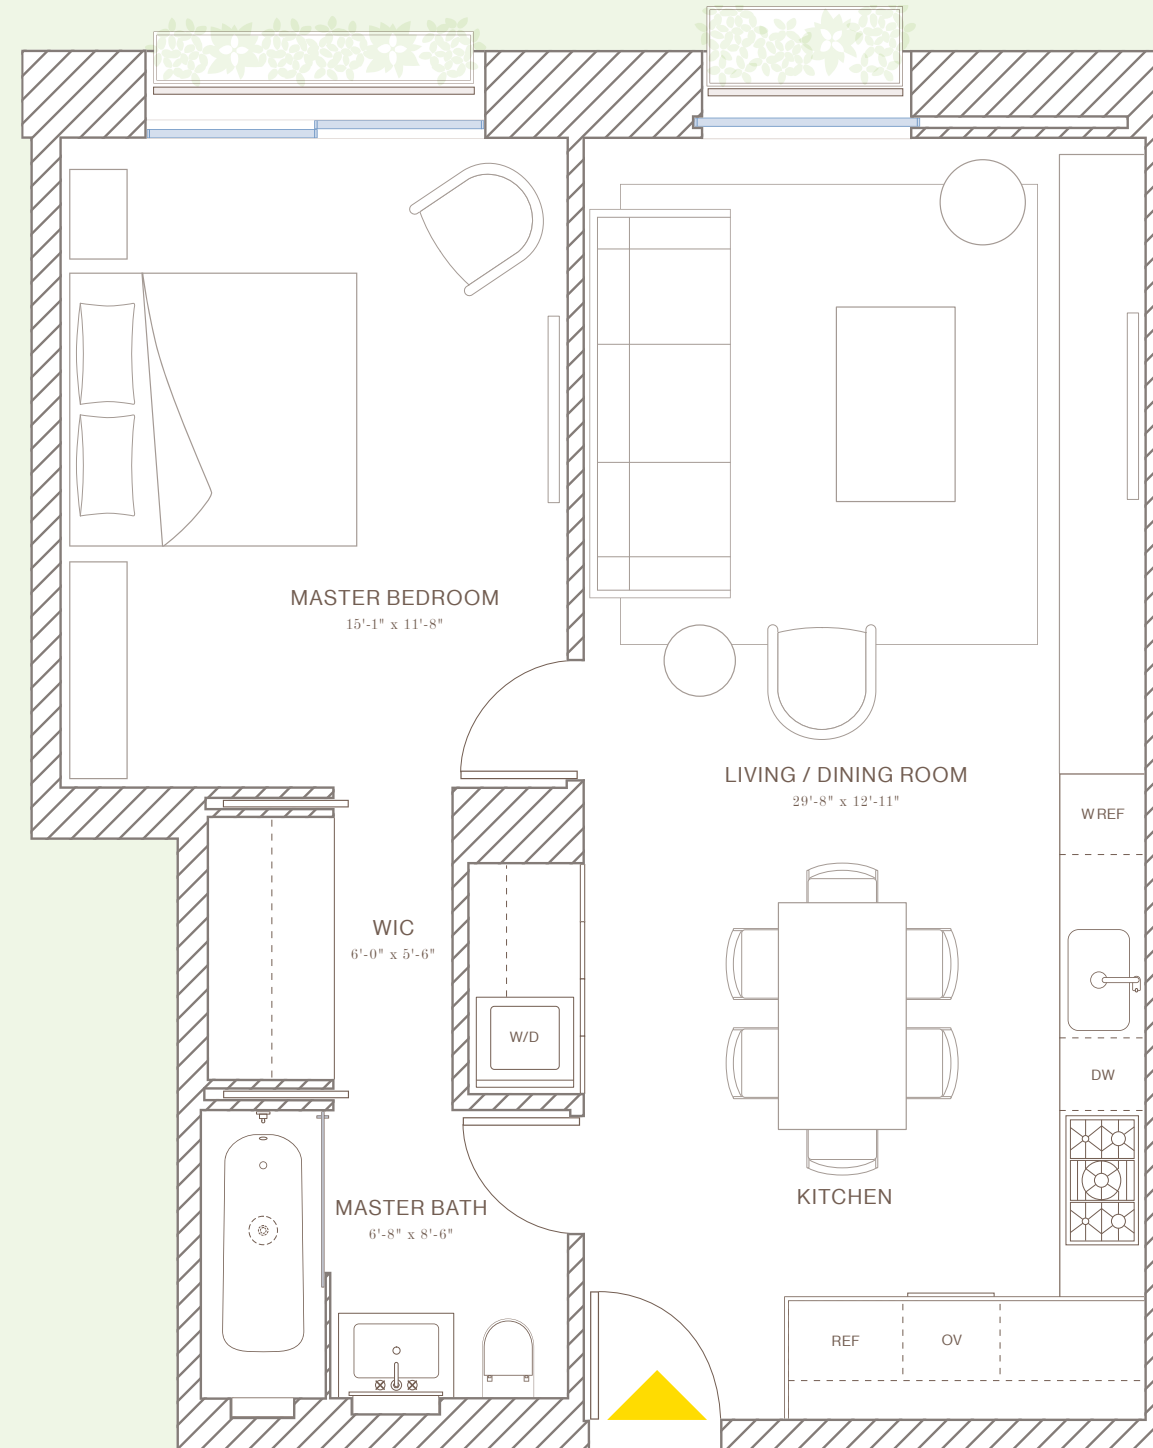

2B

JARDIM NORTE

Interior: 758 SQ FT / 70.4 SQ M

Terrace: 19 SQ FT / 1.8 SQ M

- 1 Bedroom
- 1 Bathroom

RESIDENCE FEATURES:

- Open Eat-in Kitchen
- Master Bedroom Suite with walk-in closet
- Utility closet with washer/dryer
- North exposures

NOT TO SCALE