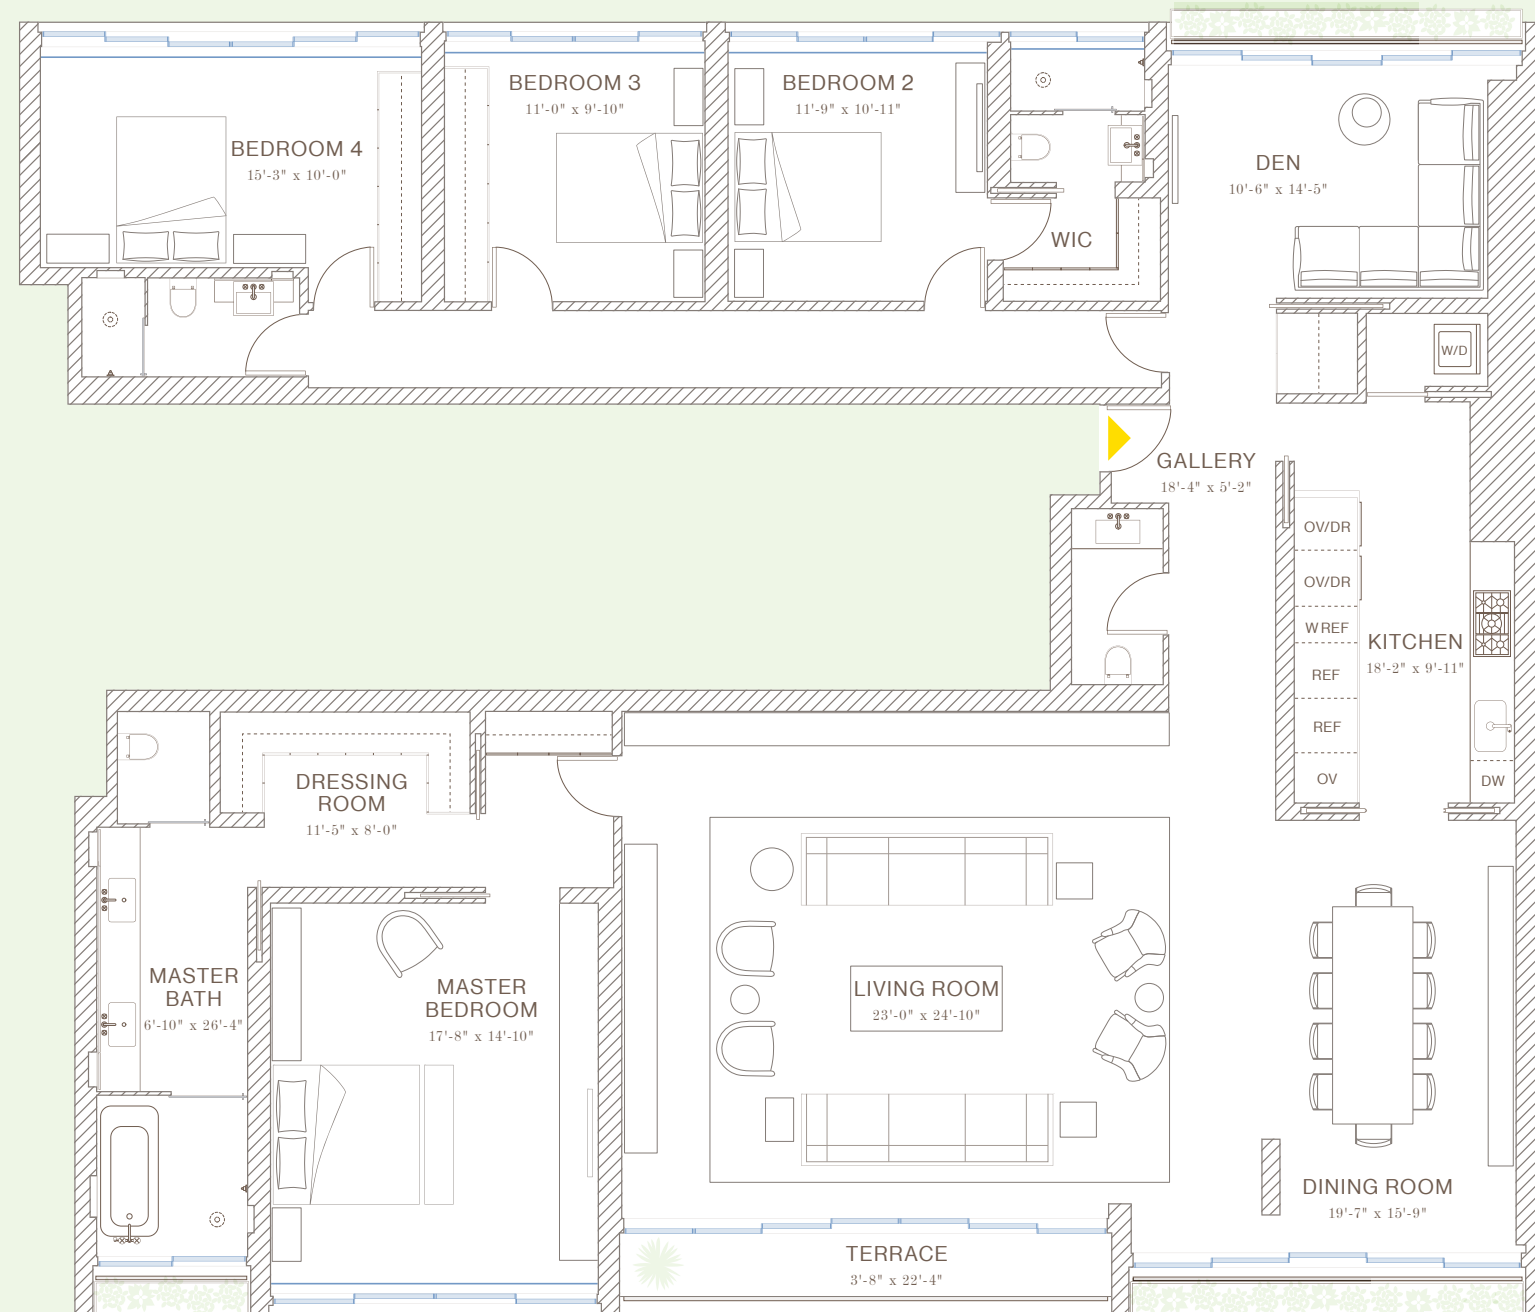

10A

JARDIM NORTE

Interior: 3,115 SQ FT / 289.4 SQ M

Terrace: 187 SQ FT / 17.4 SQ M

- 4 Bedrooms
- 3 Bathrooms
- Powder Room

RESIDENCE FEATURES:

- Entry gallery
- Kitchen with double pocket doors leading to adjacent formal Dining Area
- Great Room with direct terrace access
- Private Master Bedroom Suite with walk-in closet and windowed master bath with double vanities, wet room, and private water closet
- Second Bedroom with walk-in closet and windowed en suite bath
- Third and Fourth Bedroom with adjacent shared bath
- Windowed Family Room
- Utility closet with washer/dryer
- North and South exposures

NOT TO SCALE