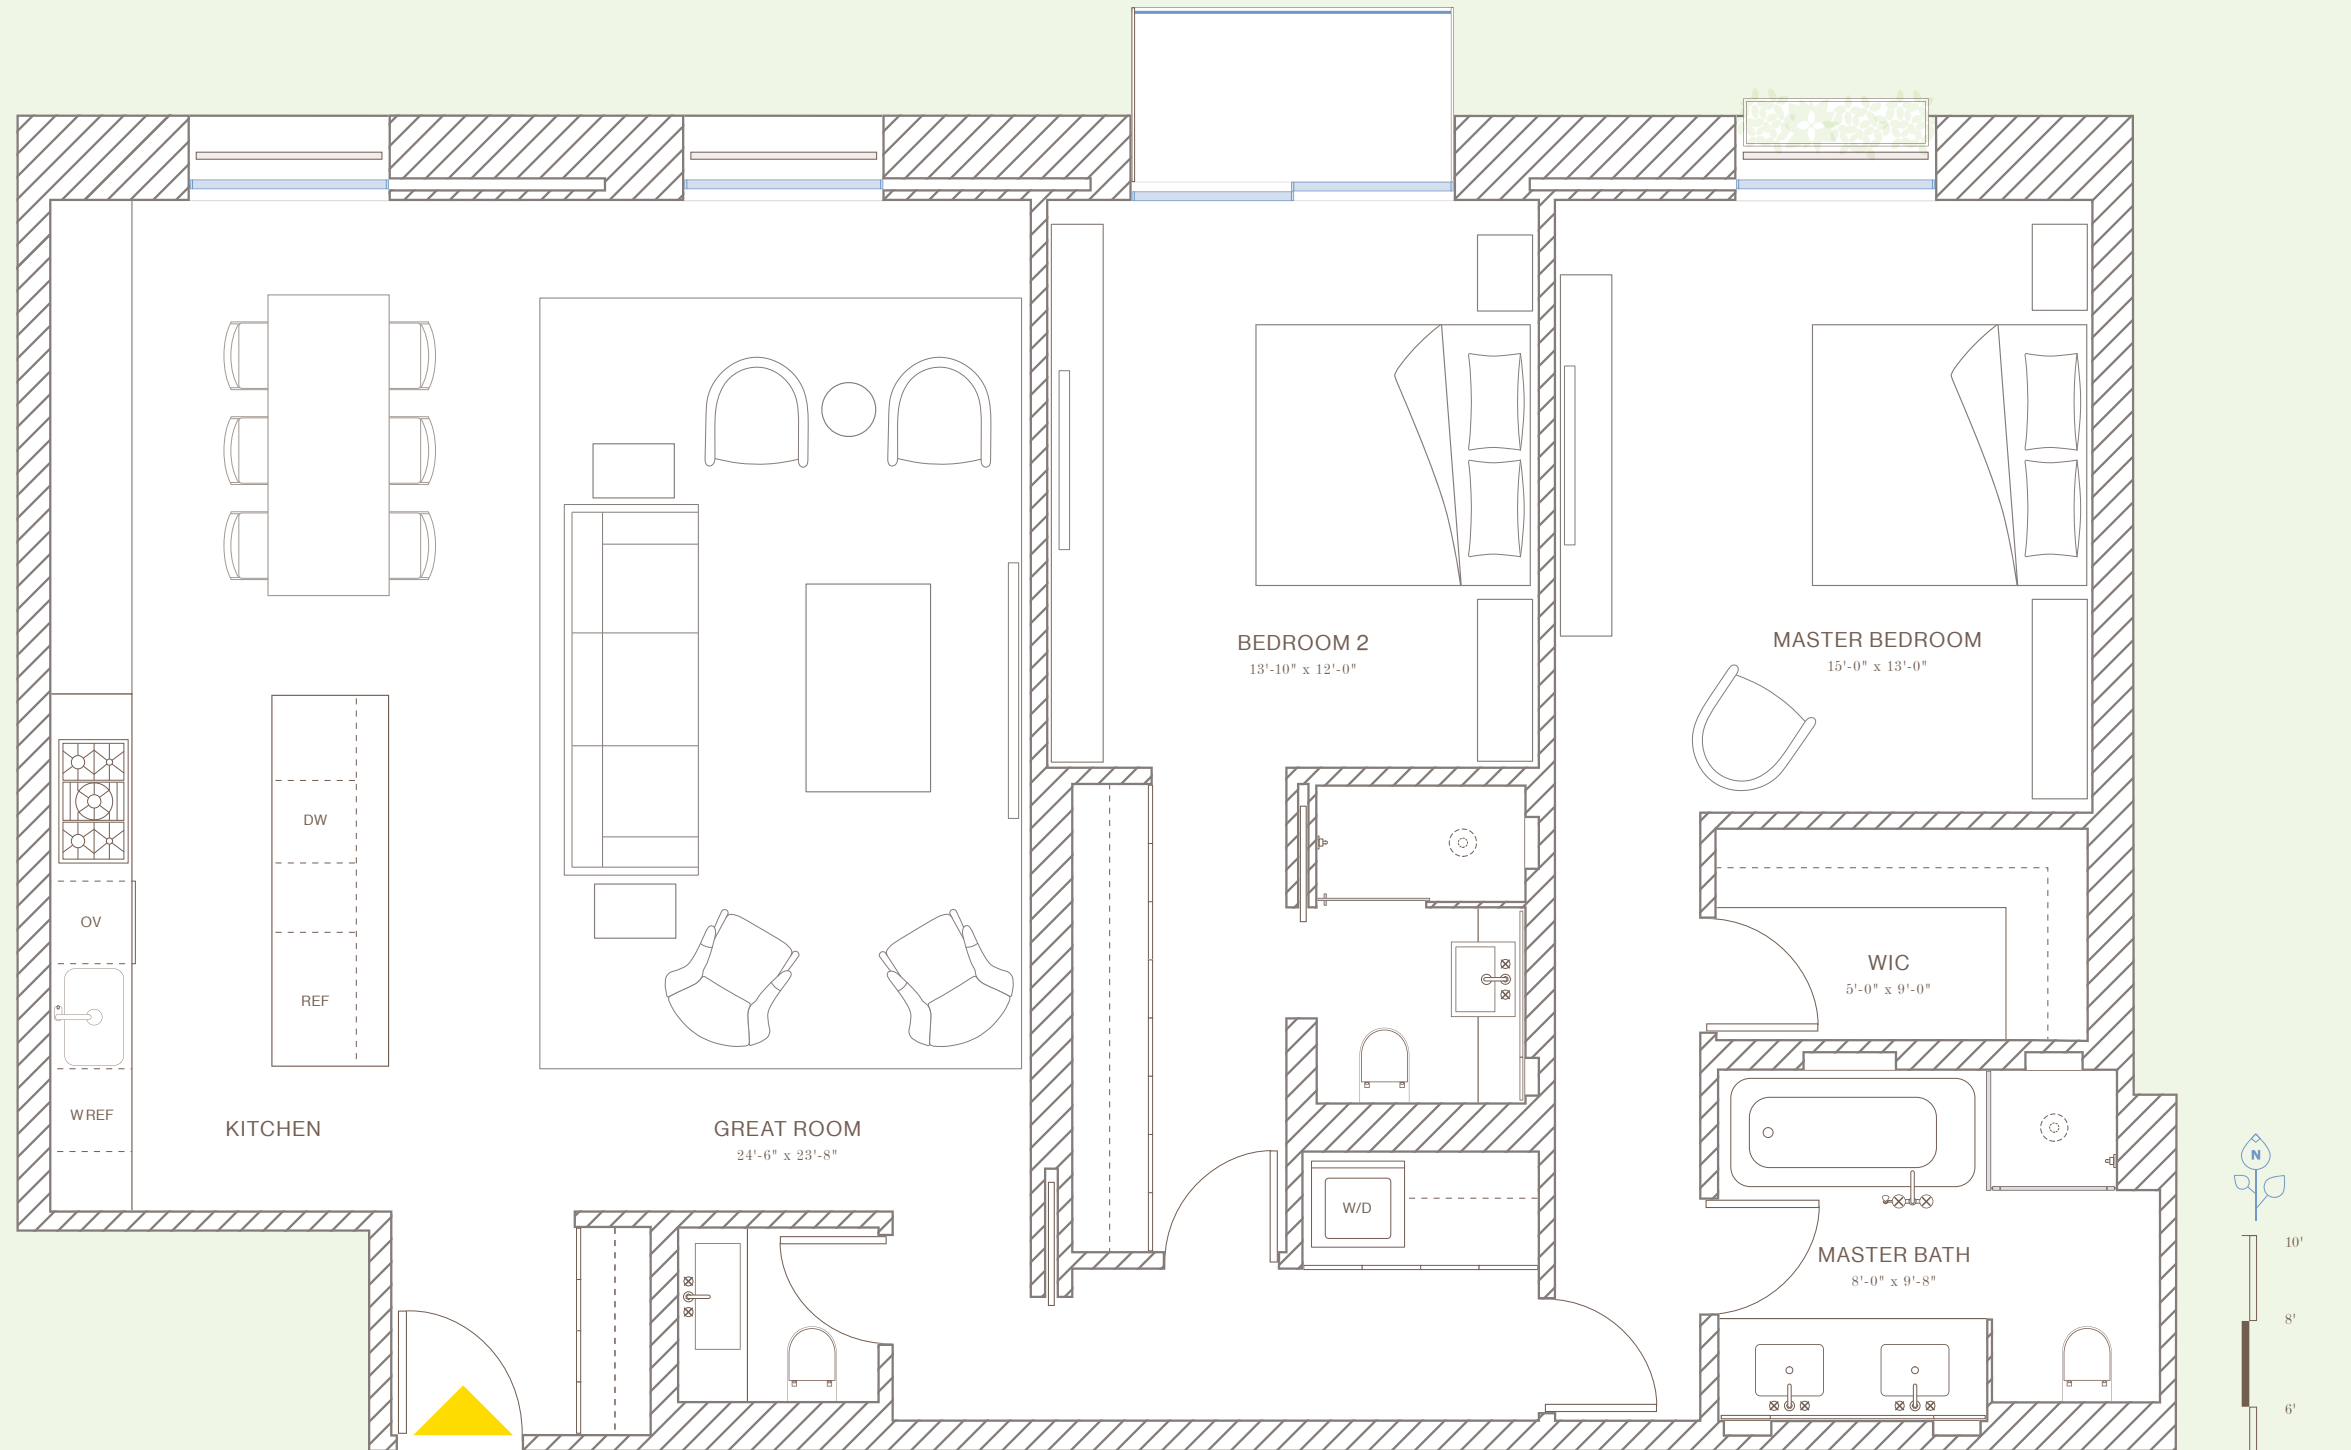

6B

JARDIM NORTE

Interior: 1,539 SQ FT / 143 SQ M

Terrace: 35 SQ FT / 3.3 SQ M

- 2 Bedrooms
- 2 Bathrooms
- Powder Room

RESIDENCE FEATURES:

- Formal entry gallery
- Chef's Kitchen with breakfast bar
- Master Bedroom Suite with walk-in closet and en suite master bath with double vanities and wet room
- Utility closet with washer/dryer
- South exposures

NOT TO SCALE