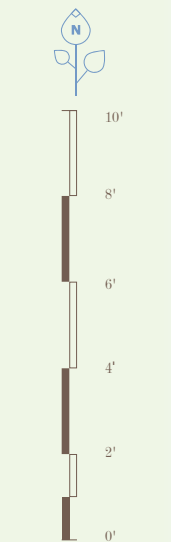

6B

JARDIM NORTE

Interior: 1,539 SQ FT / 143 SQ M

Terrace: 35 SQ FT / 3.3 SQ M

- 2 Bedrooms
- 2 Bathrooms
- Powder Room

RESIDENCE FEATURES:

- Formal entry gallery
- Chef's Kitchen with breakfast bar
- Master Bedroom Suite with walk-in closet and en suite master bath with double vanities and wet room
- Utility closet with washer/dryer
- South exposures

NOT TO SCALE