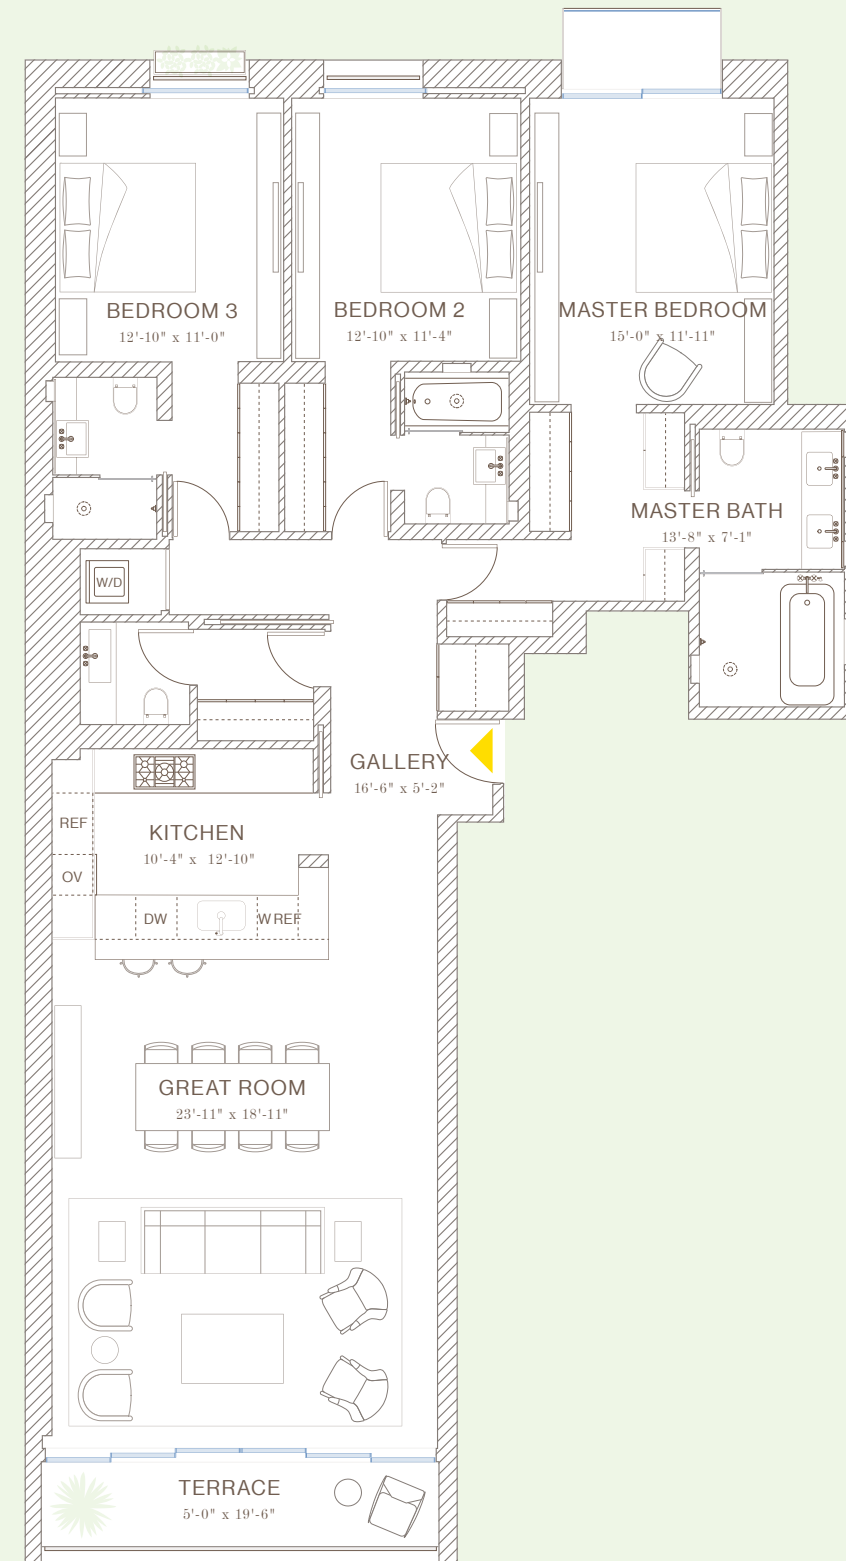

4D

JARDIM NORTE

Interior: 1,942 SQ FT / 180.4 SQ M

Terrace: 131 SQ FT / 12.2 SQ M

3 Bedrooms

3 Bathrooms

Powder Room

RESIDENCE FEATURES:

- Formal entry gallery
- Open Kitchen with breakfast bar
- Great Room with direct terrace access
- Master Bedroom Suite with walk-in closet and master bath with double vanities and wet room
- Second Bedroom with en suite bath
- Third Bedroom with en suite bath
- Utility closet with washer/dryer
- North and South exposures

NOT TO SCALE